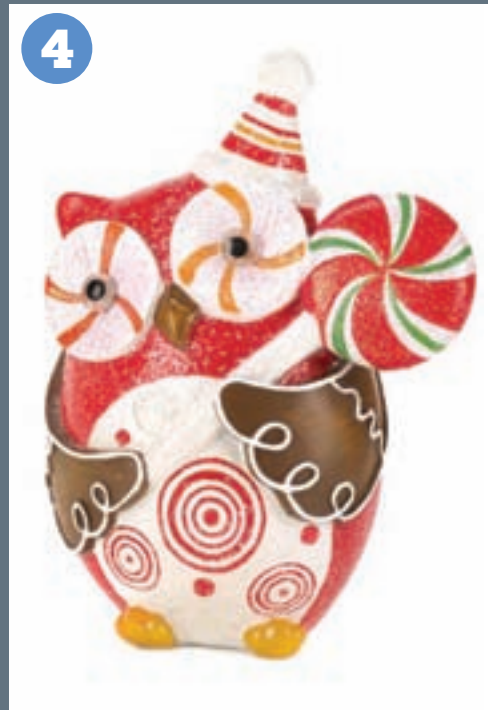

homespun accents  
bring in holiday  
**cheer!**

1

Lights  
up!

2

3

4

**1 new!** glowing winter welcome décor Welcome guests and holiday cheer into your home with this festive tabletop accessory. Three happy snowmen climb on the word "Welcome" set on a base decorated with warm holiday wishes. An LED-lighted flame on top of the "l" glows when switched on. Polyresin. Battery not included. 12" x 2" x 5" high. **10015450 \$19.95**

**3 new!** sparkly holiday owl décor Who can resist this sparkly and sweet holiday owl? His candy-inspired eyes and decorative design makes him a great addition to your seasonal mantel or table display. His fun holiday hat is tipped to the side as he quizzically and charmingly tilts his head. Polyresin. 4½" x 3" x 6½" high. **10015455 \$9.95**