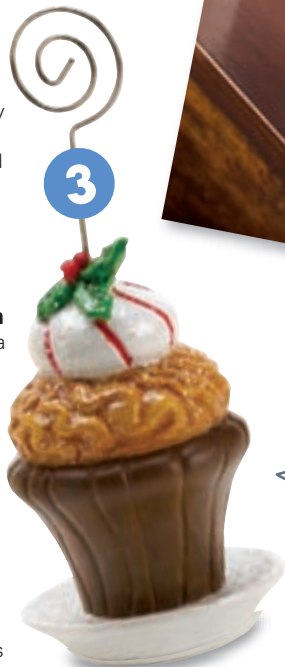

# CHRISTMAS COLLECTION

1

*Welcome this bear family into your home!*

**1 new!** **holiday bear family décor** Have a bear-y happy holiday with this cheery trio of bears. Decked in their winter finery, this family features a mama bear, papa bear, and baby bear in festive green and red plaid ensembles with furry trim. Polyester and wood. May require additional freight charge. This is not a toy. Not intended for children under 12. Decorative purposes only. Papa Bear: 13" x 9" x 27" high; mama bear: 11½" x 10" x 28½" high; baby bear: 11" x 6" x 20" high. **10015332 Set of 3 \$149.95**

## 2 beaded snowman ornaments

Trim your tree with glee when you add these adorable ornaments! Three different snowman designs add plenty of merriment to your holiday décor; a beautiful beaded finish gives each glittery globe a lovely frosted effect. Paper and polyfoam. Each ornament: 3" x 3"; box: 8½" x 9¾" x 6¾" high. **10015035 Set of 12 \$19.95**

## 3 new! cupcake place card holder

Welcome guests to your holiday table with this sweet cupcake place card holder. The decorative cupcake is frosted and topped with mistletoe, and a metal holder rises from the middle. Polyresin and metal. 2½" x 2½" x 5¼" high. **10015457 \$5.95**